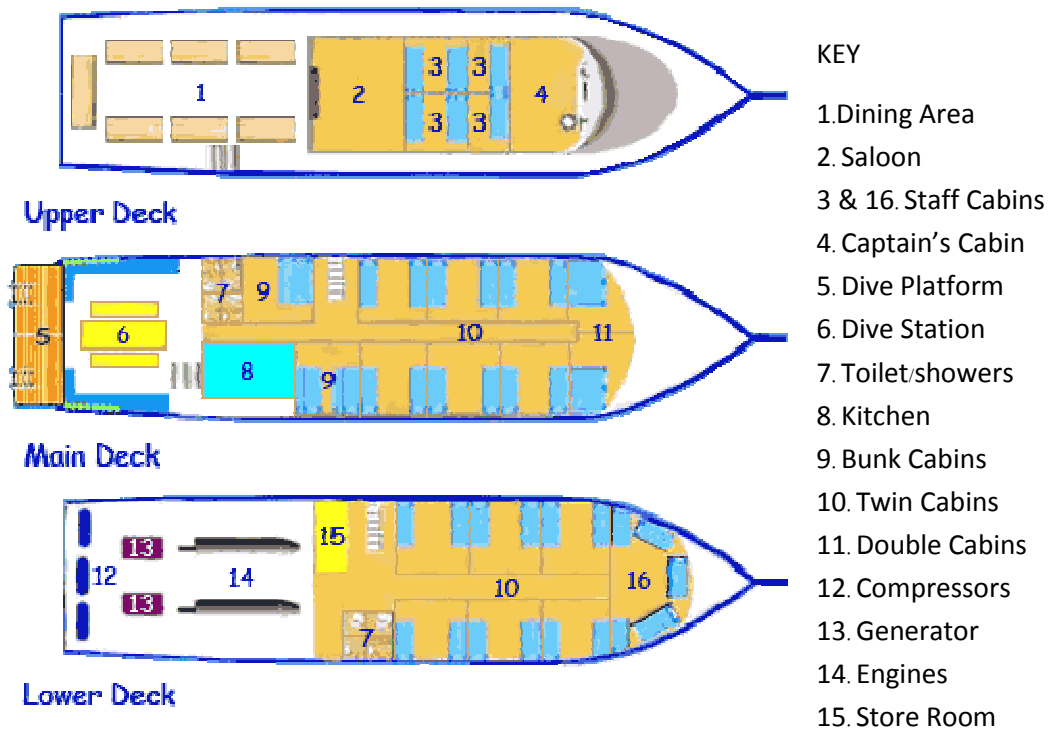

LOCAL DIVE THAILAND

SOMBOON 3 Layout

Safety & Boat Specs:

Length: 30 metres

Width: 6.5 metres

Cabins:

12 Twin cabins

2 Double bed cabins

Max: 28 guests sleeping

Bathroom: 6

Engines: 2 x Hino 420 HP

Generators: 2 x 50KW and 1 x 10KW

Compressor: 3

Saloon and Sun Deck

Plus two freshwater showers on the dive Platform

Emergency oxygen, first aid kit, dinghy, fire extinguishers & life jackets, GPS, depth sounder, mobile phone & radio