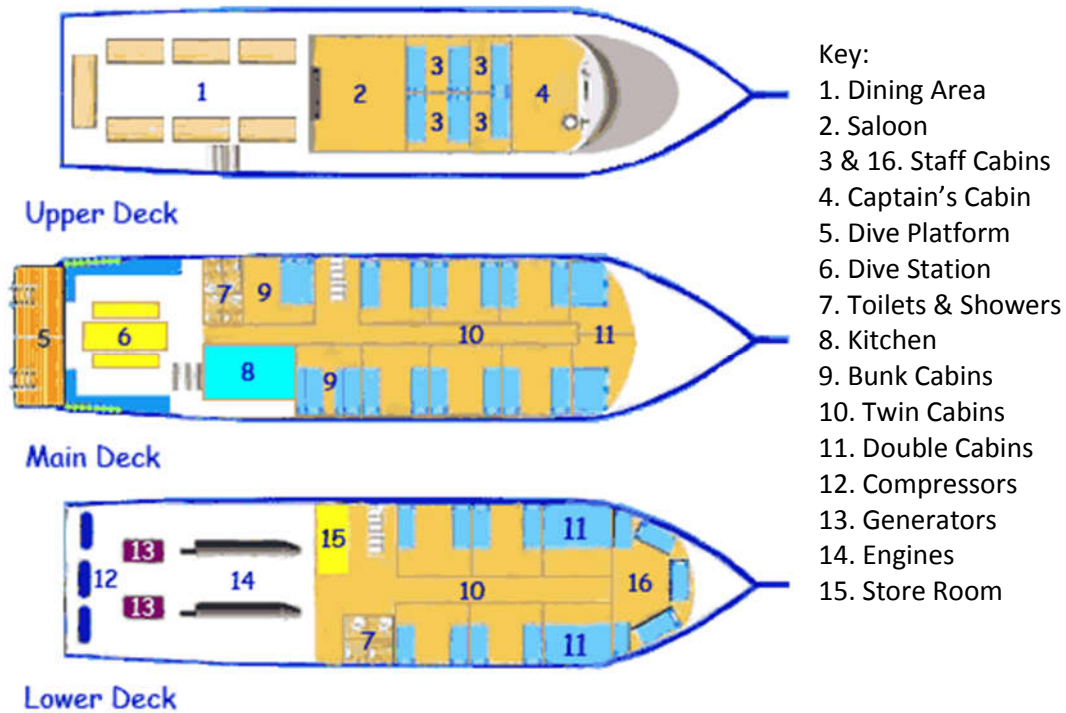

## Somboon 4 Layout

### Safety & Specs:

Length: 28 metres

Width: 6.5 metres

Cabins:

10 Twin cabins

4 Double bed cabins

Max: 28 guests sleeping

Bathroom: 6

Engines: 2 x Hino 420 HP

Generators: 2 x 50KW and 1 x 10KW

Compressor: 2

Saloon and Sun Deck

Plus two freshwater showers on the dive Platform

Emergency oxygen, GPS, Life Jackets, First Aid Kit, Fire Extinguishers, Radio, Dinghy, Depth Sounder.