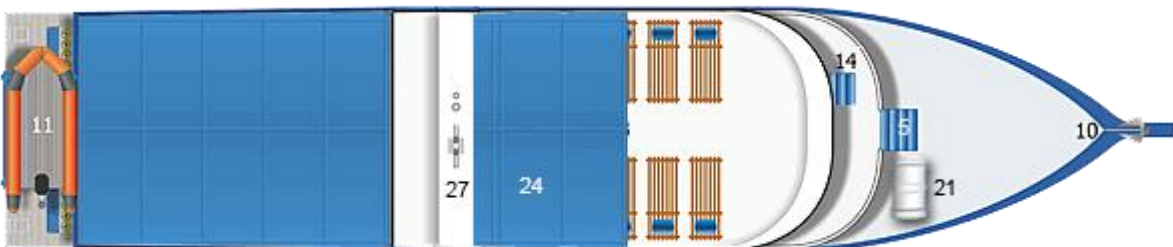

LOCAL DIVE THAILAND

MV Dolphin Queen Safety & Layout

- 1 Dive platform
- 2 Deck showers
- 3 Gearing up area
- 4 Compressors
- 5 Stairs main to upper deck
- 6 Toilet/shower
- 7 Galley
- 8 Crew cabins
- 9 Guests cabin (4 berths)
- 10 Anchor
- 11 Dinghy
- 12 Bench
- 13 Dining area tables
- 14 Stairs from upper to sundeck
- 15 Self service counter
- 16 Double bed cabin
- 17 Wheelhouse
- 18 Sundeck
- 19 Oxygen station
- 20 Depth sounder & GPS
- 21 Life raft (with survival equipment)
- 22 Nitrox blending station
- 23 Fire extinguisher
- 24 Sundeck shaded area
- 25 Satellite phone
- 26 Guest cabin (2 bunk beds)
- 27 Radar