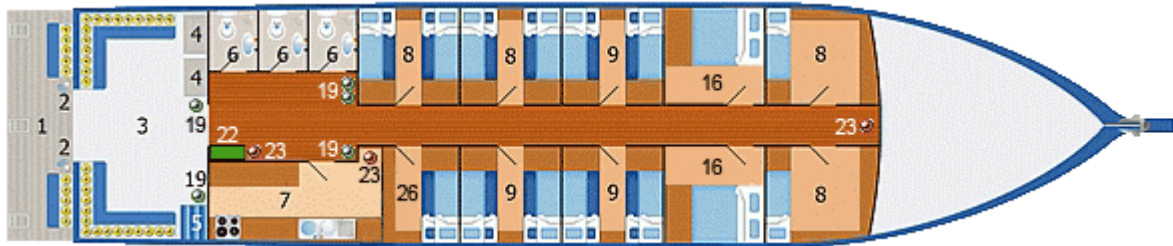

LOCAL DIVE THAILAND

MV Dolphin Queen Safety & Layout

- 1 Dive platform
- 2 Deck showers
- 3 Gearing up area
- 4 Compressors
- 5 Stairs main to upper deck
- 6 Toilet/shower
- 7 Galley
- 8 Crew cabins
- 9 Guests cabin (4 berths)
- 10 Anchor
- 11 Dinghy
- 12 Bench
- 13 Dining area tables
- 14 Stairs from upper to sundeck
- 15 Self service counter
- 16 Double bed cabin
- 17 Wheelhouse
- 18 Sundeck
- 19 Oxygen station
- 20 Depth sounder & GPS
- 21 Life raft (with survival equipment)
- 22 Nitrox blending station
- 23 Fire extinguisher
- 24 Sundeck shaded area
- 25 Satellite phone
- 26 Guest cabin (2 bunk beds)
- 27 Radar