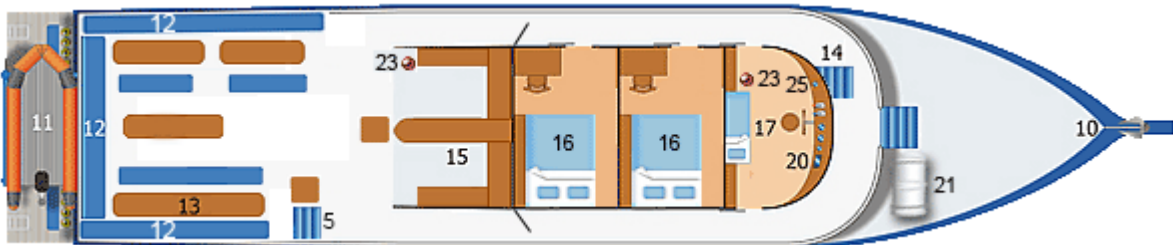

LOCAL DIVE THAILAND

MV Dolphin Queen Safety & Layout

- 1 Dive platform
- 2 Deck showers
- 3 Gearing up area
- 4 Compressors
- 5 Stairs main to upper deck
- 6 Toilet/shower
- 7 Galley
- 8 Crew cabins
- 9 Guests cabin (4 berths)
- 10 Anchor
- 11 Dinghy
- 12 Bench
- 13 Dining area tables
- 14 Stairs from upper to sundeck
- 15 Self service counter
- 16 Double bed cabin
- 17 Wheelhouse
- 18 Sundeck
- 19 Oxygen station
- 20 Depth sounder & GPS
- 21 Life raft (with survival equipment)
- 22 Nitrox blending station
- 23 Fire extinguisher
- 24 Sundeck shaded area
- 25 Satellite phone
- 26 Guest cabin (2 bunk beds)
- 27 Radar