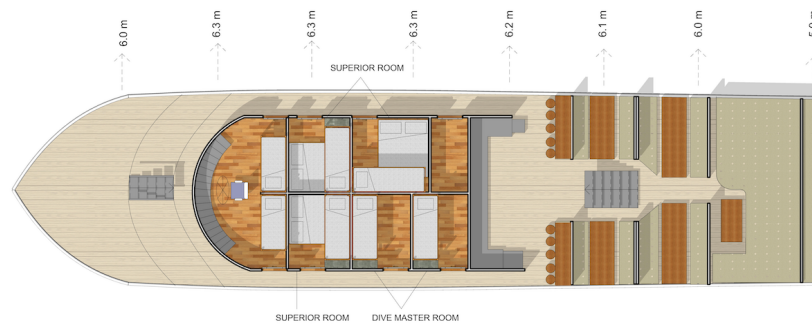

LOCAL DIVE THAILAND

MV Smiling Seahorse Safety & Layout

Boat Navigation and Safety

- Depth Sounder
- GPS
- Radio VHF/DSC/SSB
- E.P.I.R.B. Distress System
- Emergency Rafts
- Life Vests
- Fire Alarm & Fire Extinguishers
- Oxygen
- First Aid Kits
- Fishfinder
- Satellite & mobile phones
- Bilge pump alarm
- Search light
- Engine room CCTV